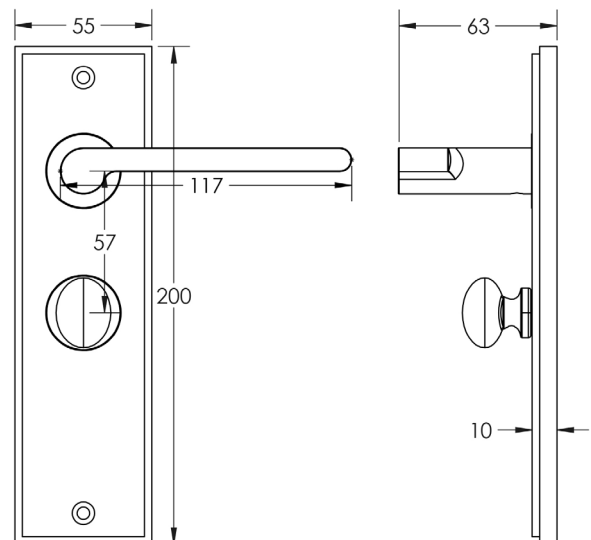

TECHNICAL DRAWING