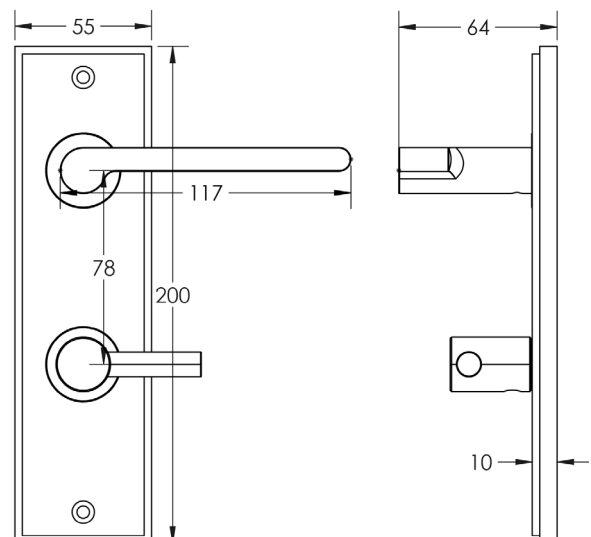

TECHNICAL DRAWING