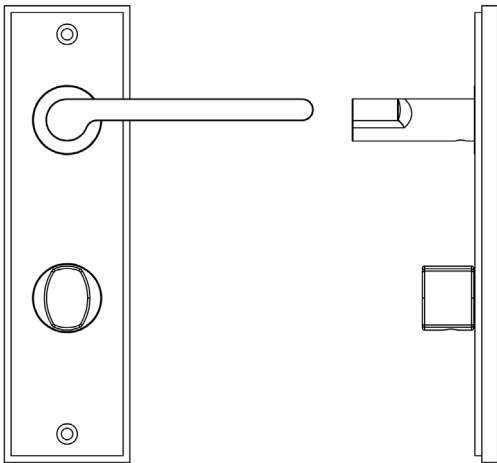

### CODE

**BUR-15AB-456AB-81AB**

### DESCRIPTION

**Lever On Plate With Turn & Release**

### PRODUCT SPECIFICATION

- 38mm centres
- Sprung
- Grade 4 corrosion
- Matt lacquered solid brass
- Back to back fixing recommended
- Suitable for doors 35-55mm
- *We strongly recommend requesting a sample before committing to any cutting or drilling*