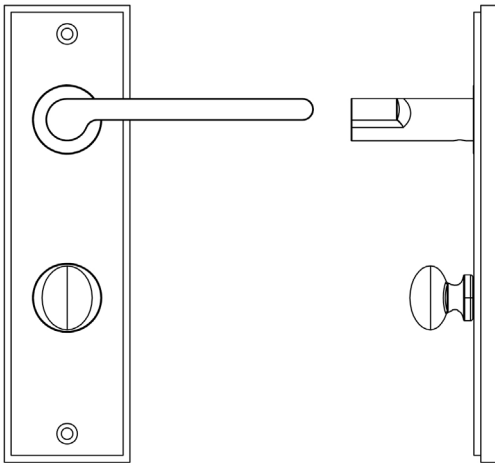

CODE

BUR-15AB-456AB-80AB

DESCRIPTION

Lever On Plate With Turn & Release

STANDARDS

PRODUCT SPECIFICATION

- 38mm centres
- Sprung
- Grade 4 corrosion
- Matt lacquered solid brass
- Back to back fixing recommended
- Suitable for doors 35-55mm
- *We strongly recommend requesting a sample before committing to any cutting or drilling*

TECHNICAL DRAWING

FINISHES

- Antique Brass