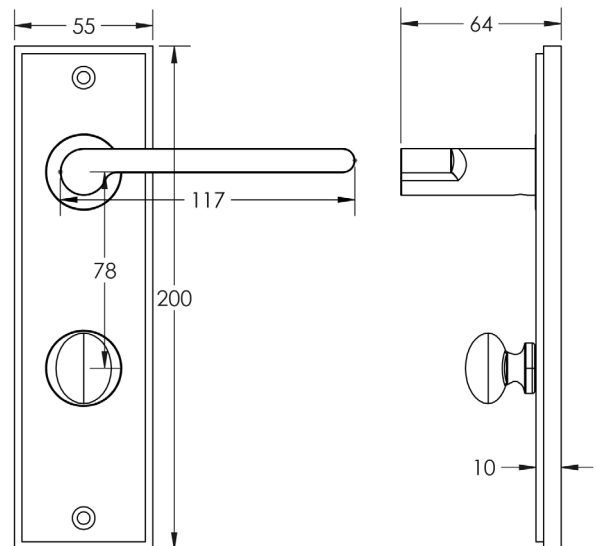

CODE

BUR-15AB-456AB-80AB

DESCRIPTION

Lever On Plate With Turn & Release

STANDARDS

PRODUCT SPECIFICATION

- 38mm centres
- Sprung
- Grade 4 corrosion
- Matt lacquered solid brass
- Back to back fixing recommended
- Suitable for doors 35-55mm
- *We strongly recommend requesting a sample before committing to any cutting or drilling*

TECHNICAL DRAWING

FINISHES

- Antique Brass