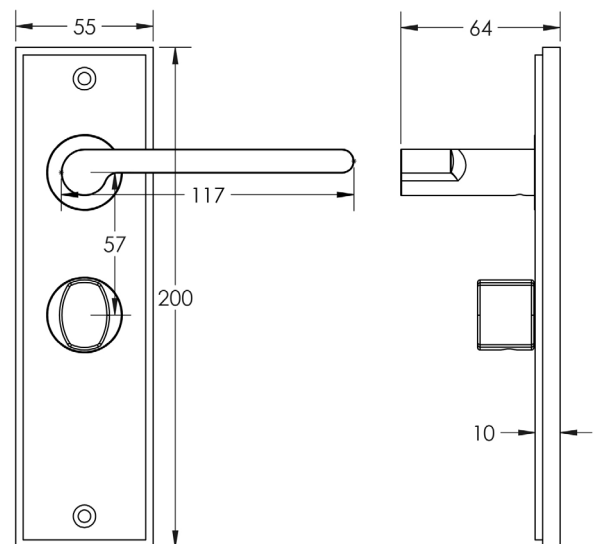

CODE

BUR-15AB-453AB-81AB

DESCRIPTION

Lever On Plate With Turn & Release

STANDARDS

PRODUCT SPECIFICATION

- 38mm centres
- Sprung
- Grade 4 corrosion
- Matt lacquered solid brass
- Back to back fixing recommended
- Suitable for doors 35-55mm
- *We strongly recommend requesting a sample before committing to any cutting or drilling*

TECHNICAL DRAWING

FINISHES

- Antique Brass