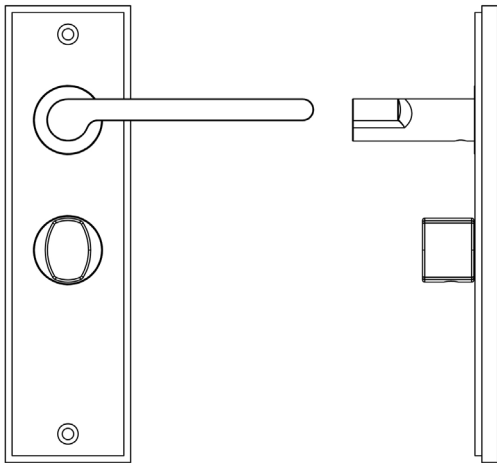

CODE

BUR-15AB-453AB-81AB

DESCRIPTION

Lever On Plate With Turn & Release

STANDARDS

PRODUCT SPECIFICATION

- 38mm centres
- Sprung
- Grade 4 corrosion
- Matt lacquered solid brass
- Back to back fixing recommended
- Suitable for doors 35-55mm
- *We strongly recommend requesting a sample before committing to any cutting or drilling*

TECHNICAL DRAWING

FINISHES

- Antique Brass