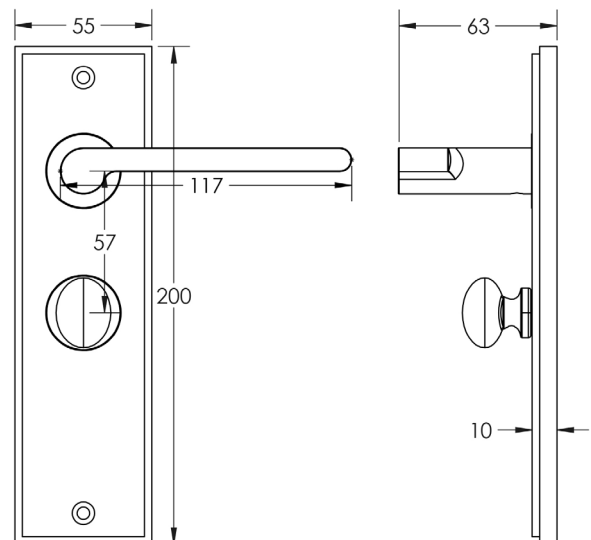

CODE

BUR-15AB-453AB-80AB

DESCRIPTION

Lever On Plate With Turn & Release

STANDARDS

PRODUCT SPECIFICATION

- 38mm centres
- Sprung
- Grade 4 corrosion
- Matt lacquered solid brass
- Back to back fixing recommended
- Suitable for doors 35-55mm
- *We strongly recommend requesting a sample before committing to any cutting or drilling*

TECHNICAL DRAWING

FINISHES

- Antique Brass