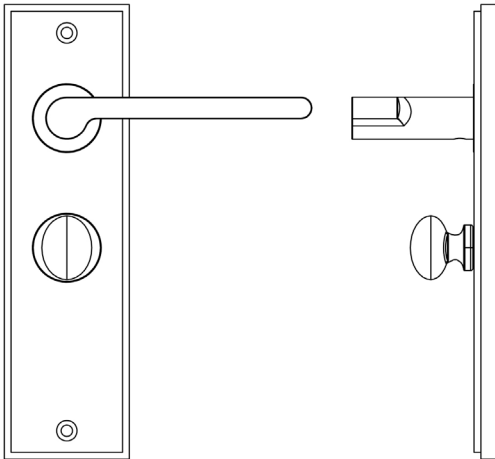

CODE

BUR-15AB-453AB-80AB

DESCRIPTION

Lever On Plate With Turn & Release

STANDARDS

PRODUCT SPECIFICATION

- 38mm centres
- Sprung
- Grade 4 corrosion
- Matt lacquered solid brass
- Back to back fixing recommended
- Suitable for doors 35-55mm
- *We strongly recommend requesting a sample before committing to any cutting or drilling*

TECHNICAL DRAWING

FINISHES

- Antique Brass