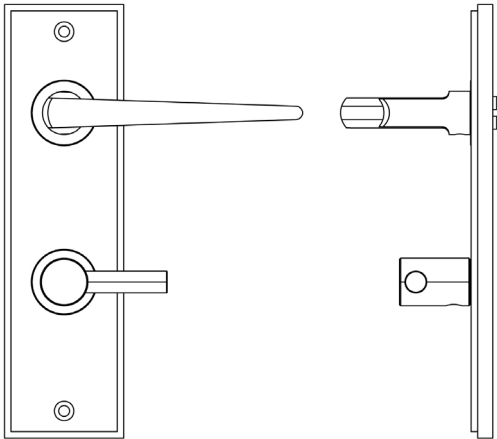

CODE

BUR-10SB-456SB-82SB

DESCRIPTION

Lever On Plate With Turn & Release

STANDARDS

PRODUCT SPECIFICATION

- 38mm centres
- Sprung
- Grade 4 corrosion
- Matt lacquered solid brass
- Back to back fixing recommended
- Suitable for doors 35-55mm
- *We strongly recommend requesting a sample before committing to any cutting or drilling*

TECHNICAL DRAWING

FINISHES

- Satin Brass