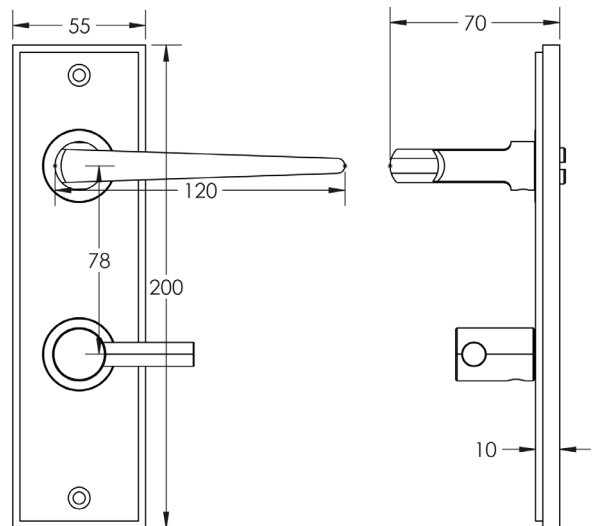

CODE

BUR-10SB-456SB-82SB

DESCRIPTION

Lever On Plate With Turn & Release

STANDARDS

PRODUCT SPECIFICATION

- 38mm centres
- Sprung
- Grade 4 corrosion
- Matt lacquered solid brass
- Back to back fixing recommended
- Suitable for doors 35-55mm
- *We strongly recommend requesting a sample before committing to any cutting or drilling*

TECHNICAL DRAWING

FINISHES

- Satin Brass