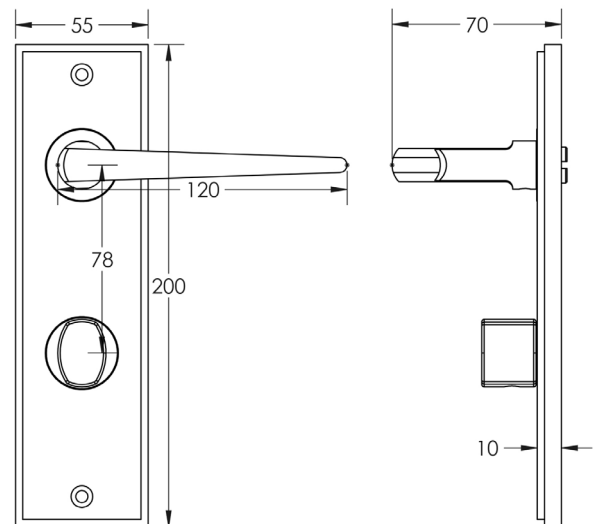

TECHNICAL DRAWING