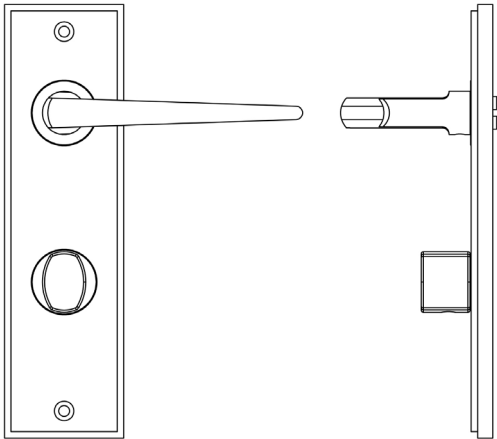

### CODE

**BUR-10PN-456PN-81PN**

### DESCRIPTION

**Lever On Plate With Turn & Release**

### PRODUCT SPECIFICATION

- 38mm centres
- Sprung
- Grade 4 corrosion
- Matt lacquered solid brass
- Back to back fixing recommended
- Suitable for doors 35-55mm
- *We strongly recommend requesting a sample before committing to any cutting or drilling*