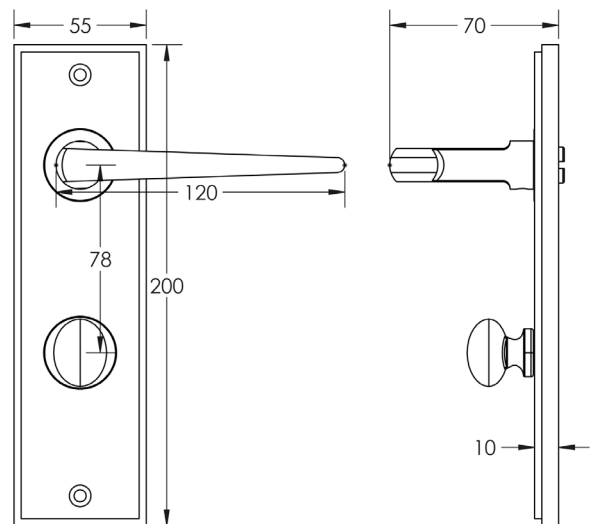

TECHNICAL DRAWING