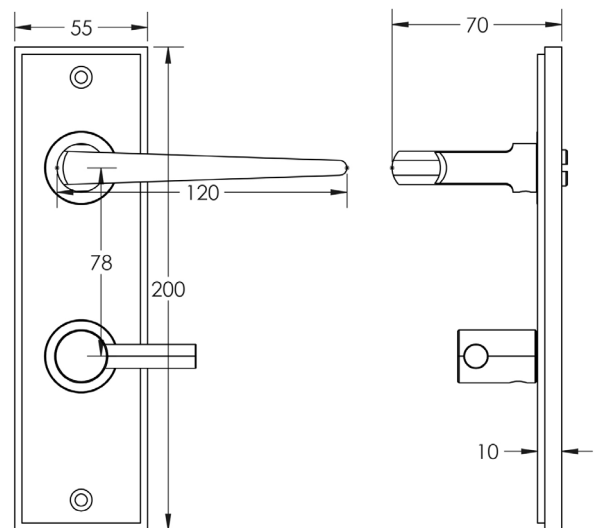

TECHNICAL DRAWING