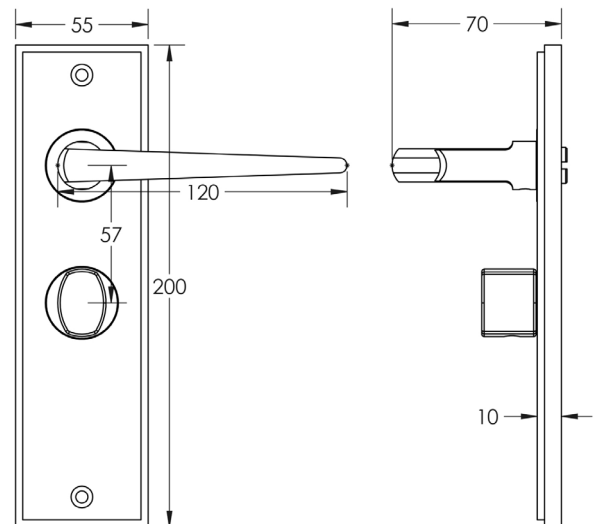

TECHNICAL DRAWING