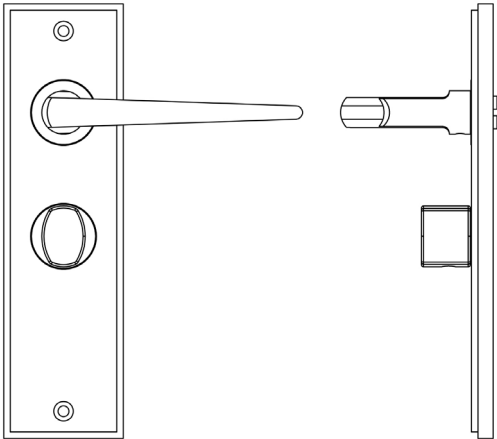

CODE

BUR-10DB-453DB-81DB

DESCRIPTION

Lever On Plate With Turn & Release

STANDARDS

PRODUCT SPECIFICATION

- 38mm centres
- Sprung
- Grade 4 corrosion
- Matt lacquered solid brass
- Back to back fixing recommended
- Suitable for doors 35-55mm
- *We strongly recommend requesting a sample before committing to any cutting or drilling*