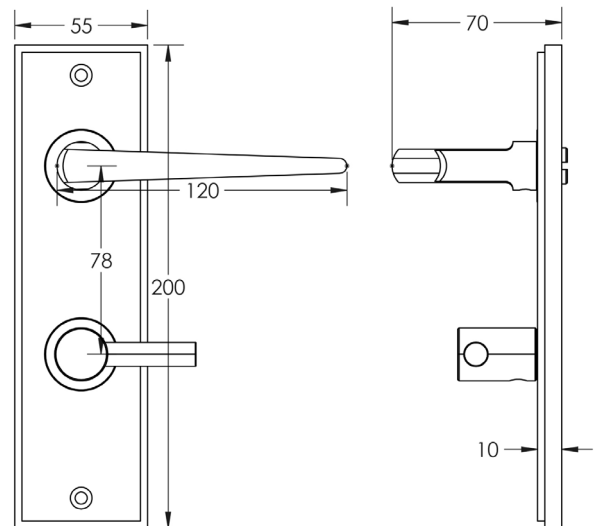

CODE

BUR-10AB-456AB-82AB

DESCRIPTION

Lever On Plate With Turn & Release

STANDARDS

PRODUCT SPECIFICATION

- 38mm centres
- Sprung
- Grade 4 corrosion
- Matt lacquered solid brass
- Back to back fixing recommended
- Suitable for doors 35-55mm
- *We strongly recommend requesting a sample before committing to any cutting or drilling*

TECHNICAL DRAWING

FINISHES

- Antique Brass