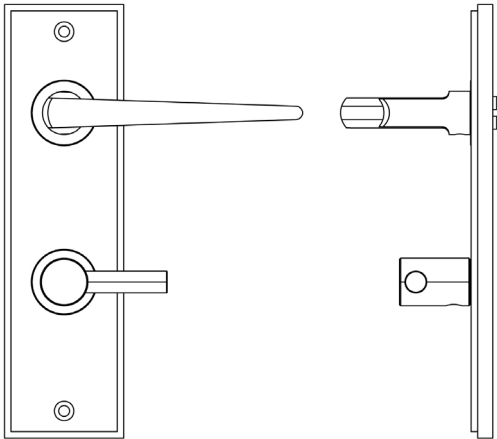

CODE

BUR-10AB-456AB-82AB

DESCRIPTION

Lever On Plate With Turn & Release

STANDARDS

PRODUCT SPECIFICATION

- 38mm centres
- Sprung
- Grade 4 corrosion
- Matt lacquered solid brass
- Back to back fixing recommended
- Suitable for doors 35-55mm
- *We strongly recommend requesting a sample before committing to any cutting or drilling*

TECHNICAL DRAWING

FINISHES

- Antique Brass