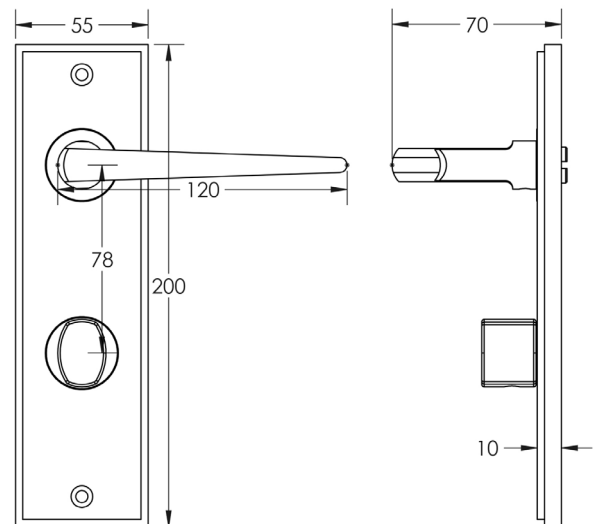

CODE

BUR-10AB-456AB-81AB

DESCRIPTION

Lever On Plate With Turn & Release

STANDARDS

PRODUCT SPECIFICATION

- 38mm centres
- Sprung
- Grade 4 corrosion
- Matt lacquered solid brass
- Back to back fixing recommended
- Suitable for doors 35-55mm

TECHNICAL DRAWING

FINISHES

- Antique Brass