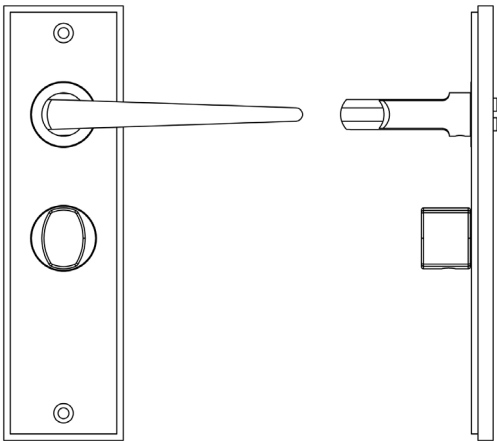

CODE

BUR-10AB-453AB-81AB

DESCRIPTION

Lever On Plate With Turn & Release

STANDARDS

PRODUCT SPECIFICATION

- 38mm centres
- Sprung
- Grade 4 corrosion
- Matt lacquered solid brass
- Back to back fixing recommended
- Suitable for doors 35-55mm
- *We strongly recommend requesting a sample before committing to any cutting or drilling*

TECHNICAL DRAWING

FINISHES

- Antique Brass