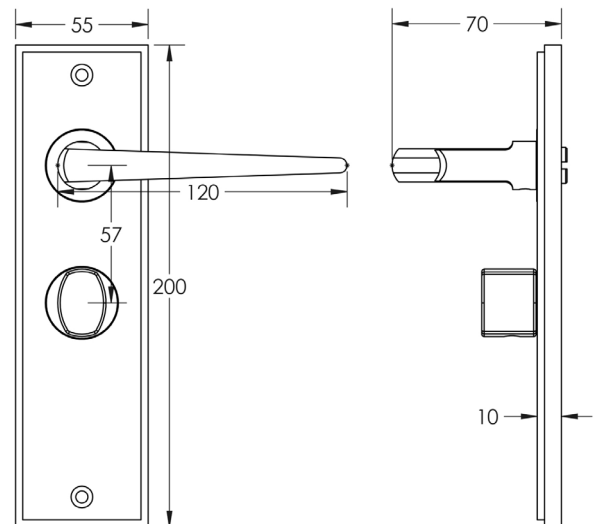

CODE

BUR-10AB-453AB-81AB

DESCRIPTION

Lever On Plate With Turn & Release

STANDARDS

PRODUCT SPECIFICATION

- 38mm centres
- Sprung
- Grade 4 corrosion
- Matt lacquered solid brass
- Back to back fixing recommended
- Suitable for doors 35-55mm
- *We strongly recommend requesting a sample before committing to any cutting or drilling*

TECHNICAL DRAWING

FINISHES

- Antique Brass