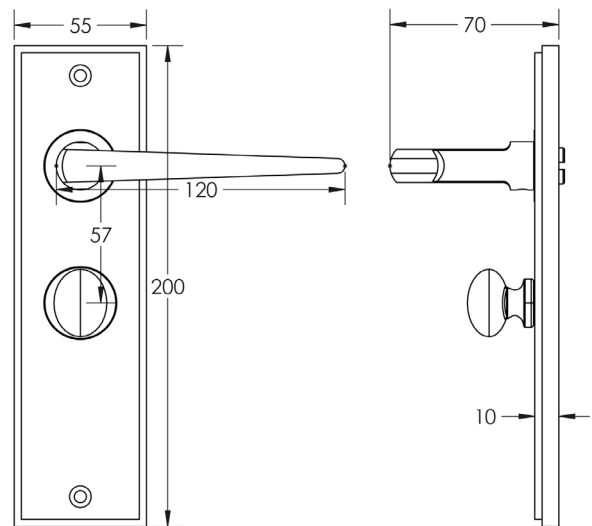

CODE

BUR-10AB-453AB-80AB

DESCRIPTION

Lever On Plate With Turn & Release

STANDARDS

PRODUCT SPECIFICATION

- 38mm centres
- Sprung
- Grade 4 corrosion
- Matt lacquered solid brass
- Back to back fixing recommended
- Suitable for doors 35-55mm
- *We strongly recommend requesting a sample before committing to any cutting or drilling*

TECHNICAL DRAWING

FINISHES

- Antique Brass